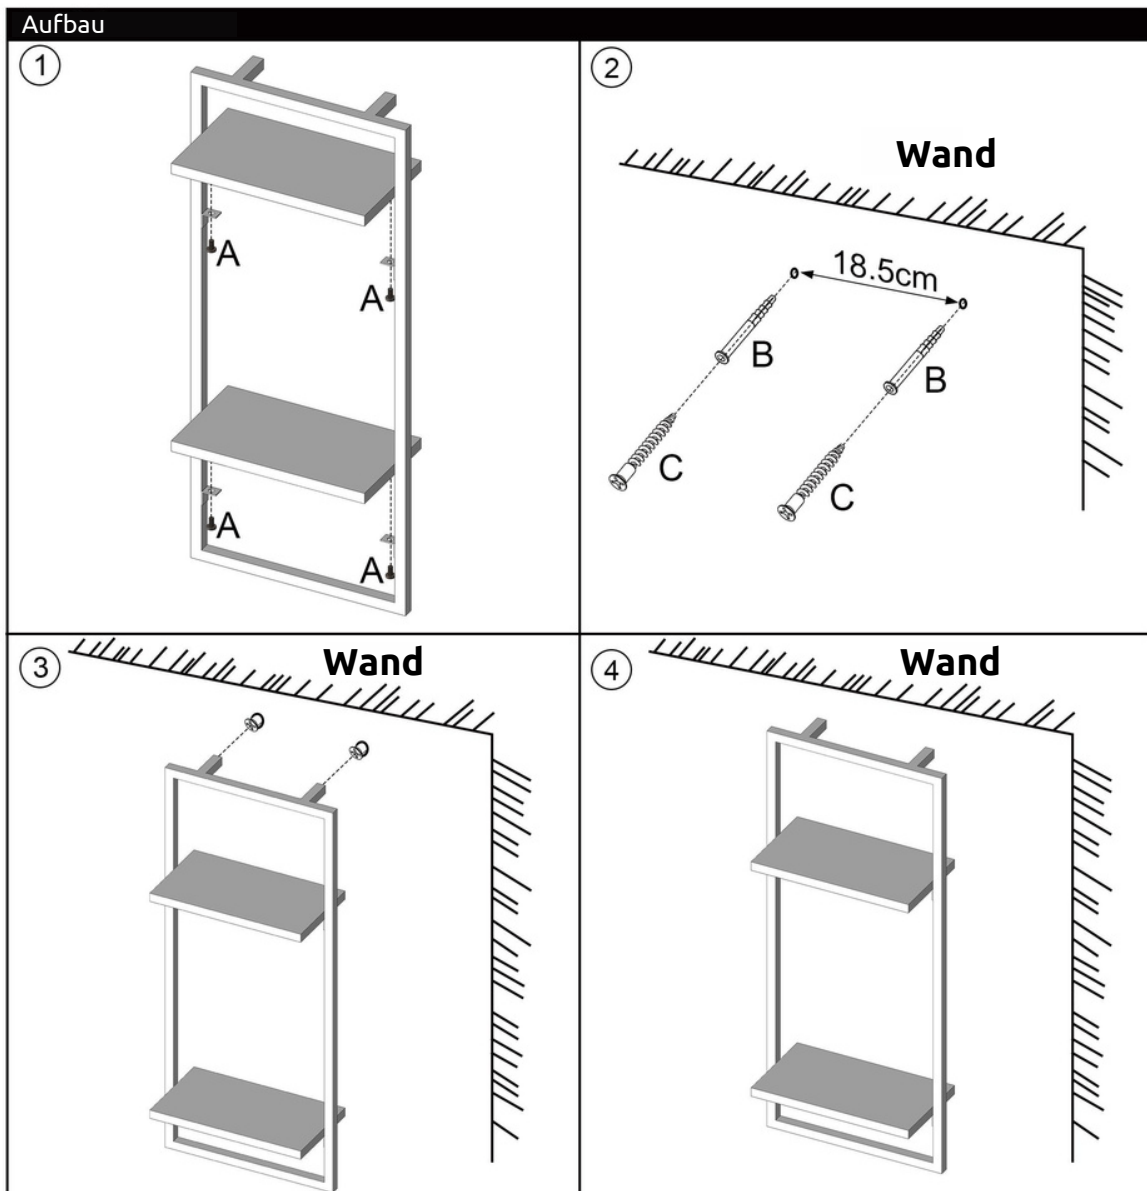

Montageanleitung

Wandregal high in schwarz gerahmt

Assembly Instruction

Wall shelf high, black framed