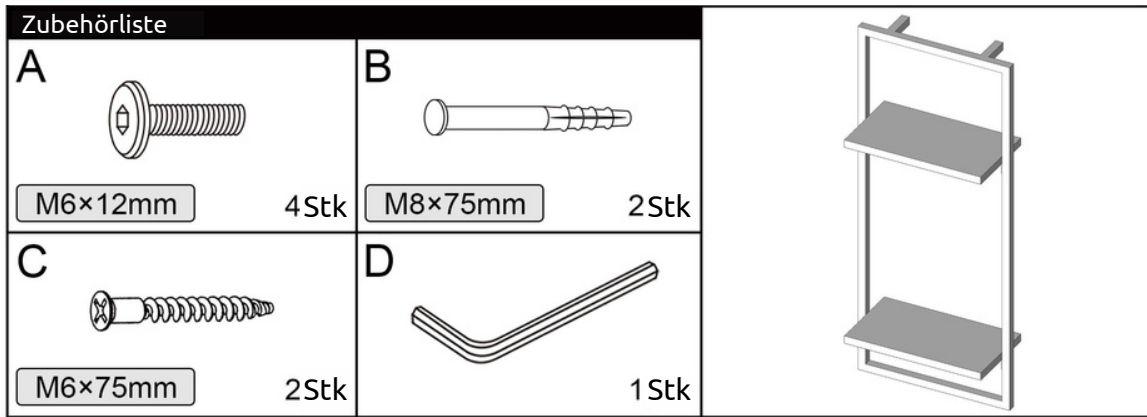

Montageanleitung

Wandregal high in schwarz gerahmt

Assembly Instruction

Wall shelf high, black framed