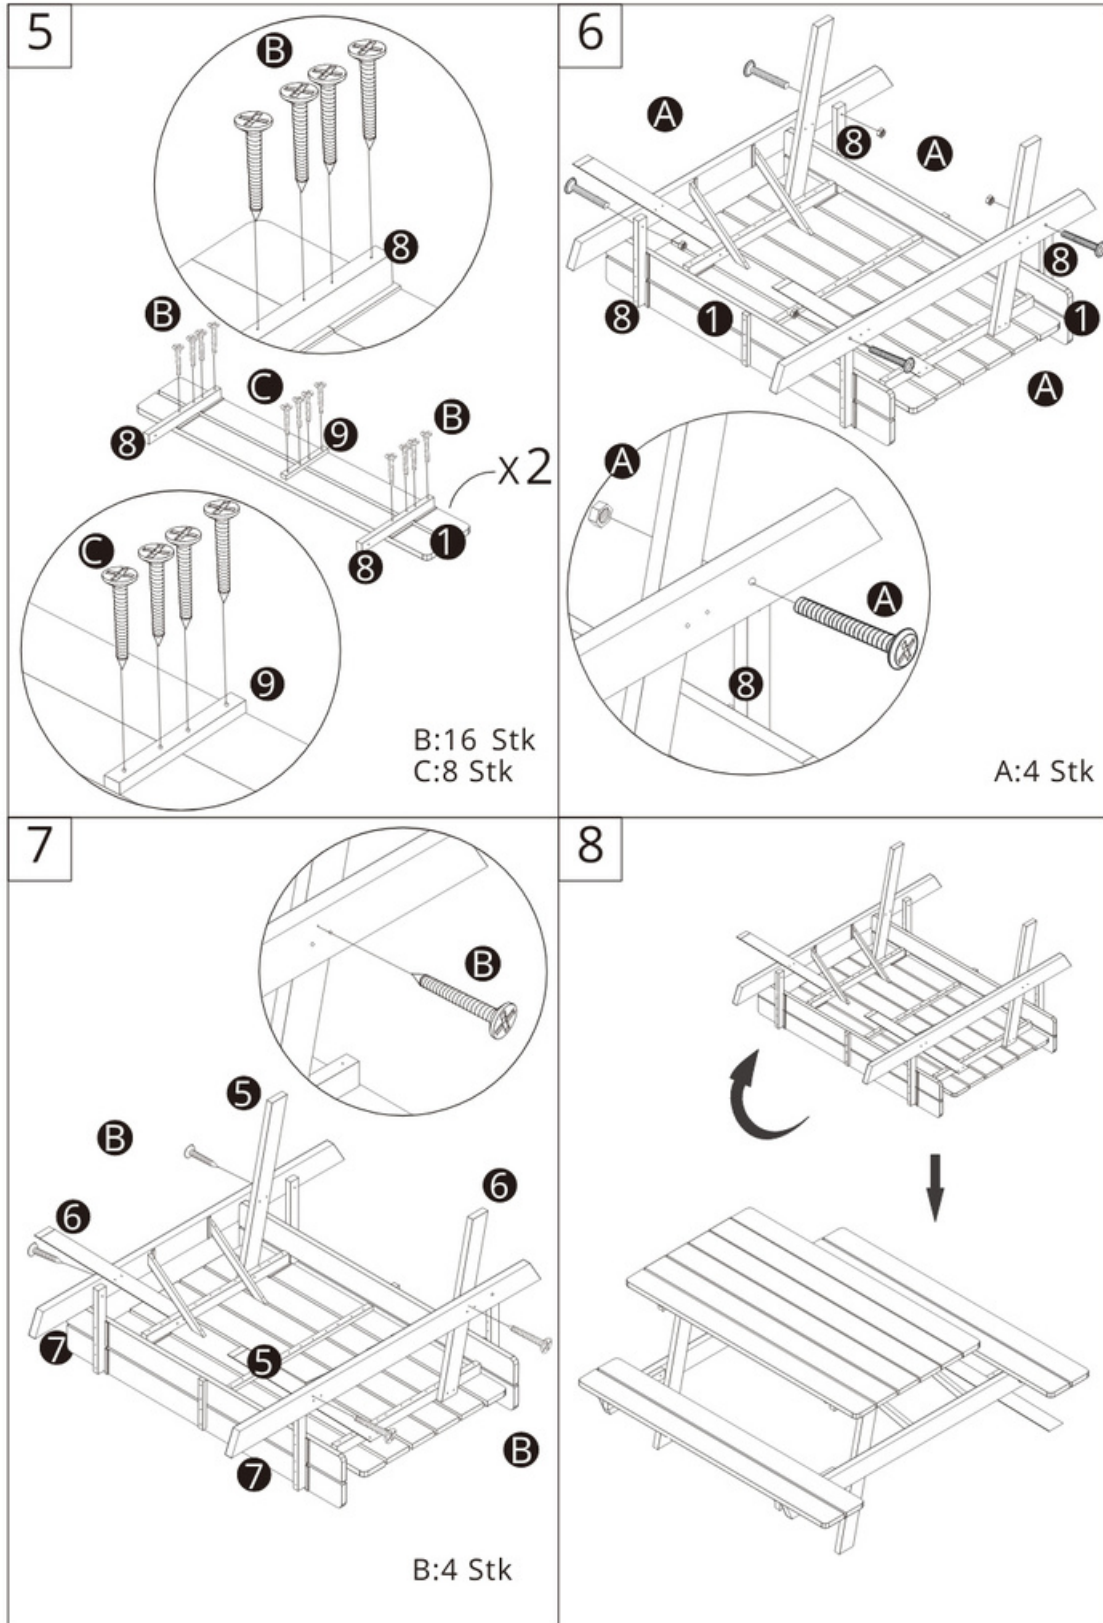

Montageanleitung

Outdoor Picknickbank H4H352