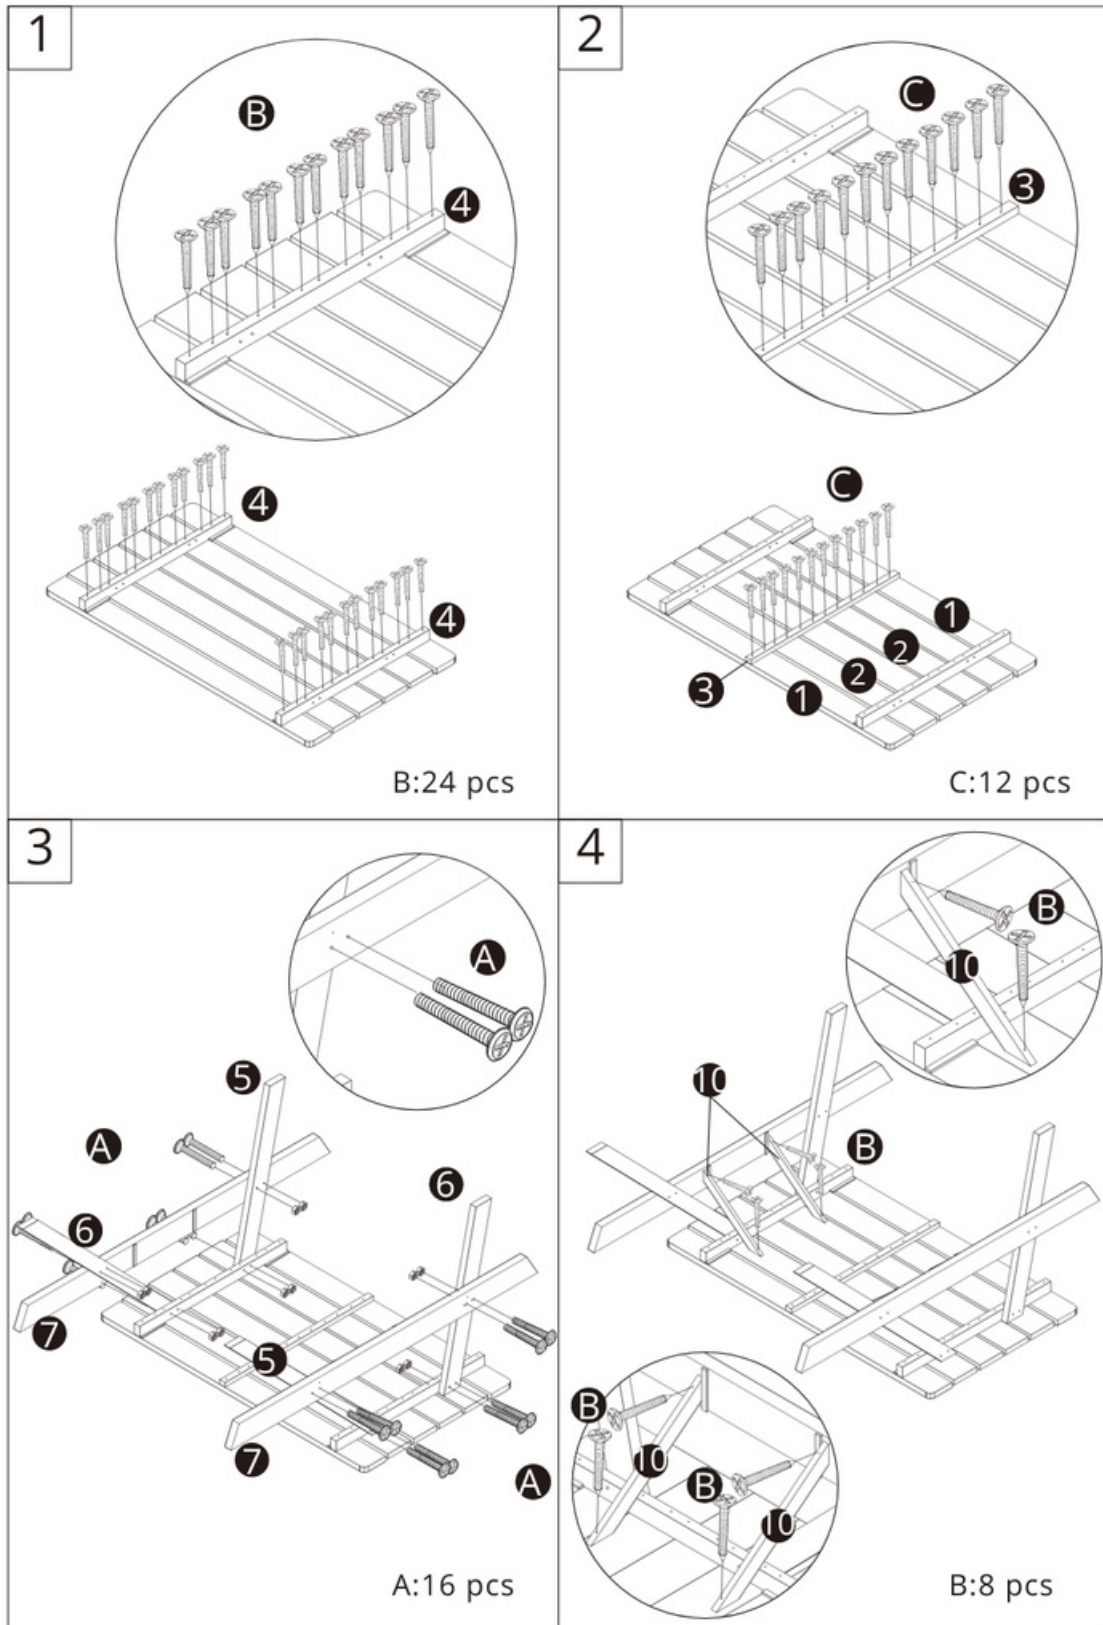

Assembly Instruction

Outdoor picnic bench H4H352