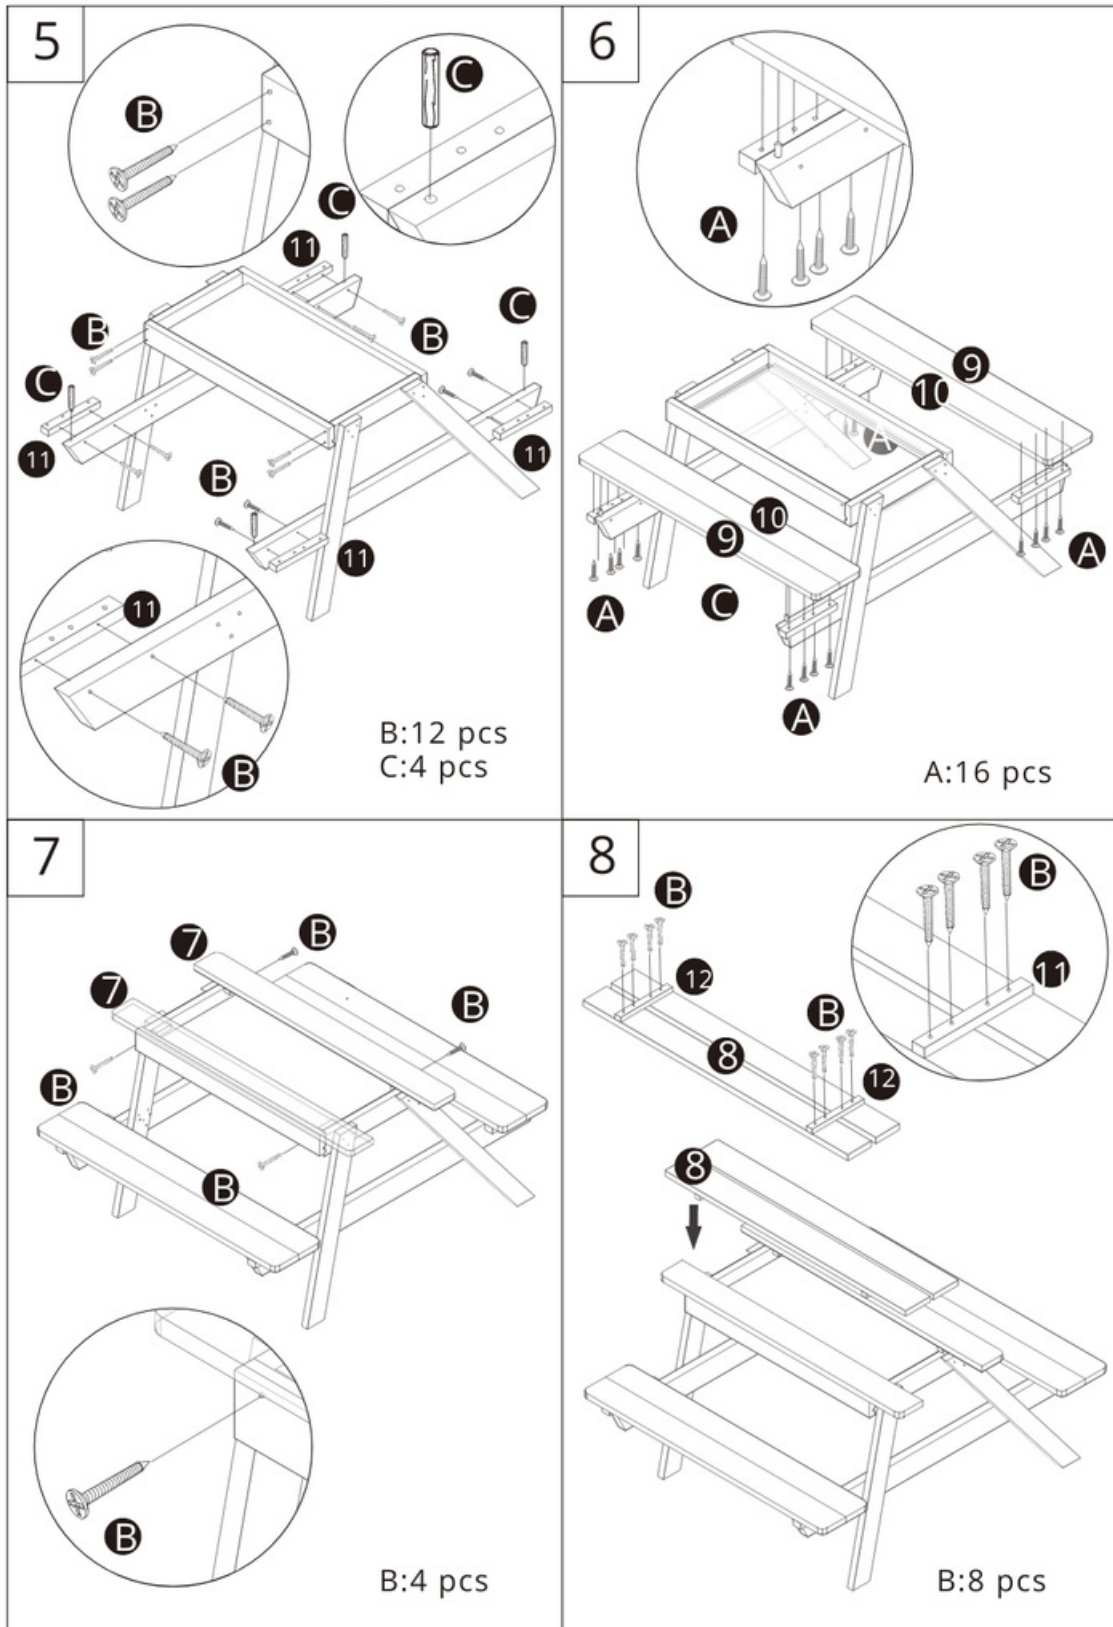

Assembly Instruction

Outdoor picnic bench for children H4H351