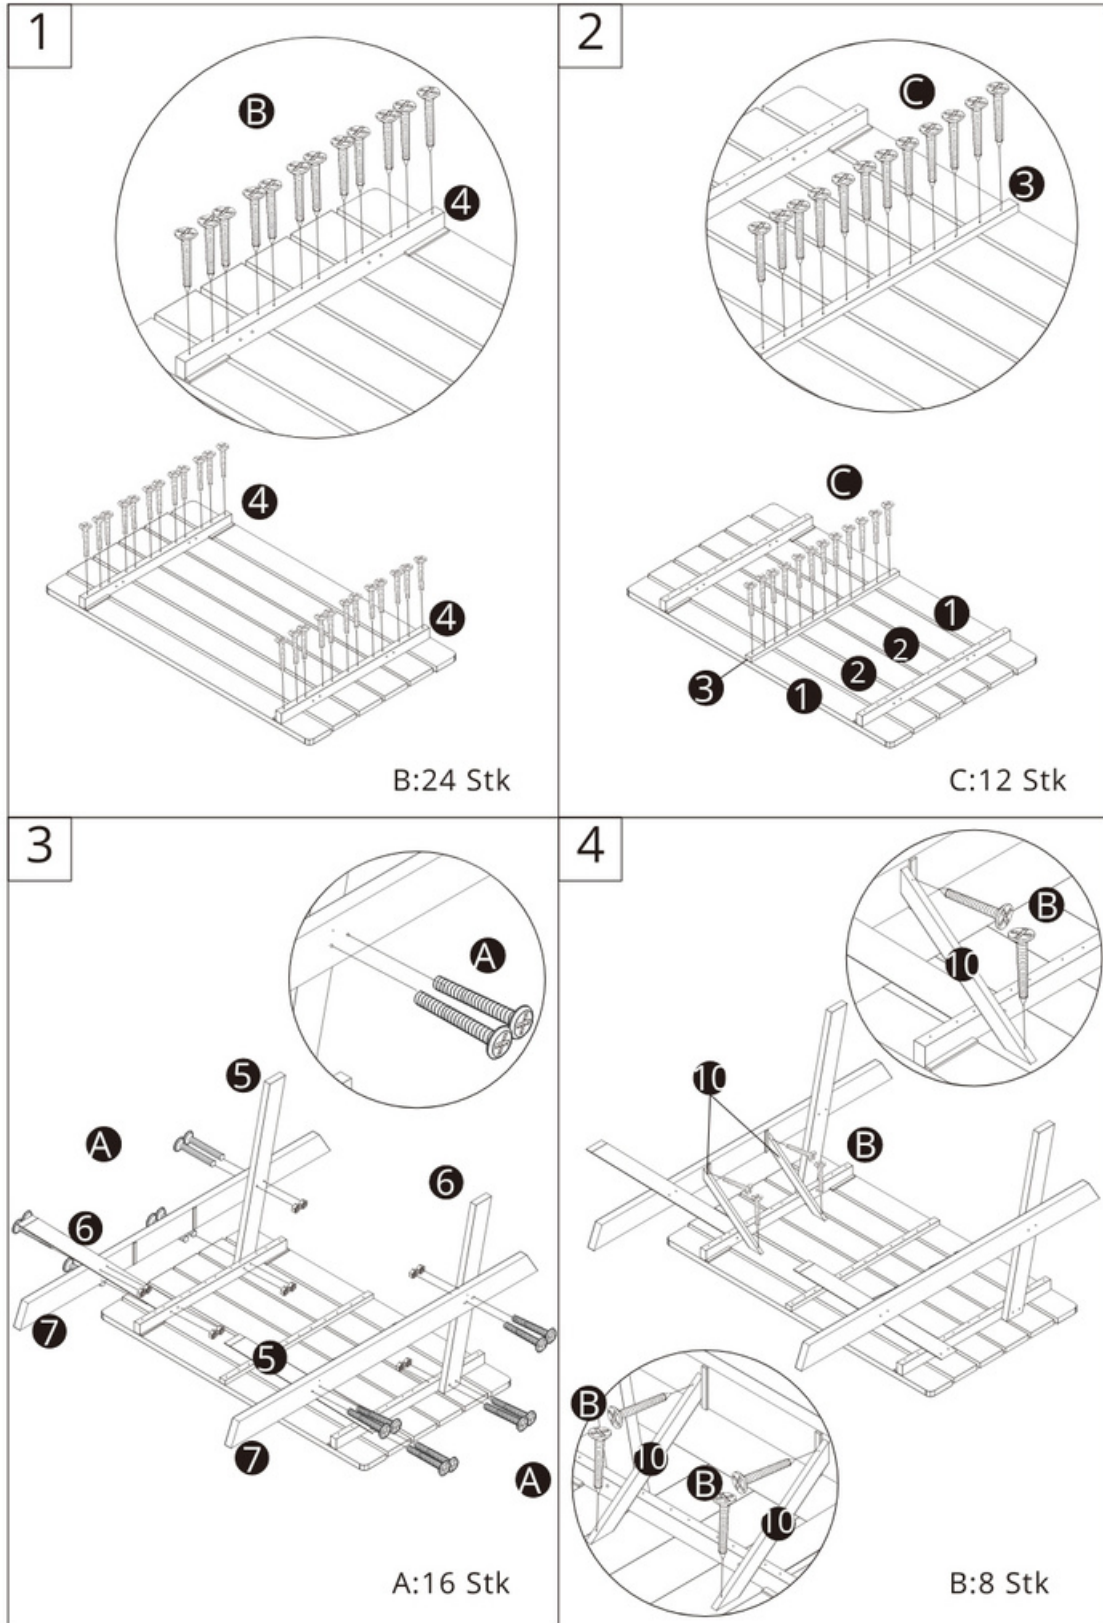

Montageanleitung

Outdoor Picknickbank H4H352