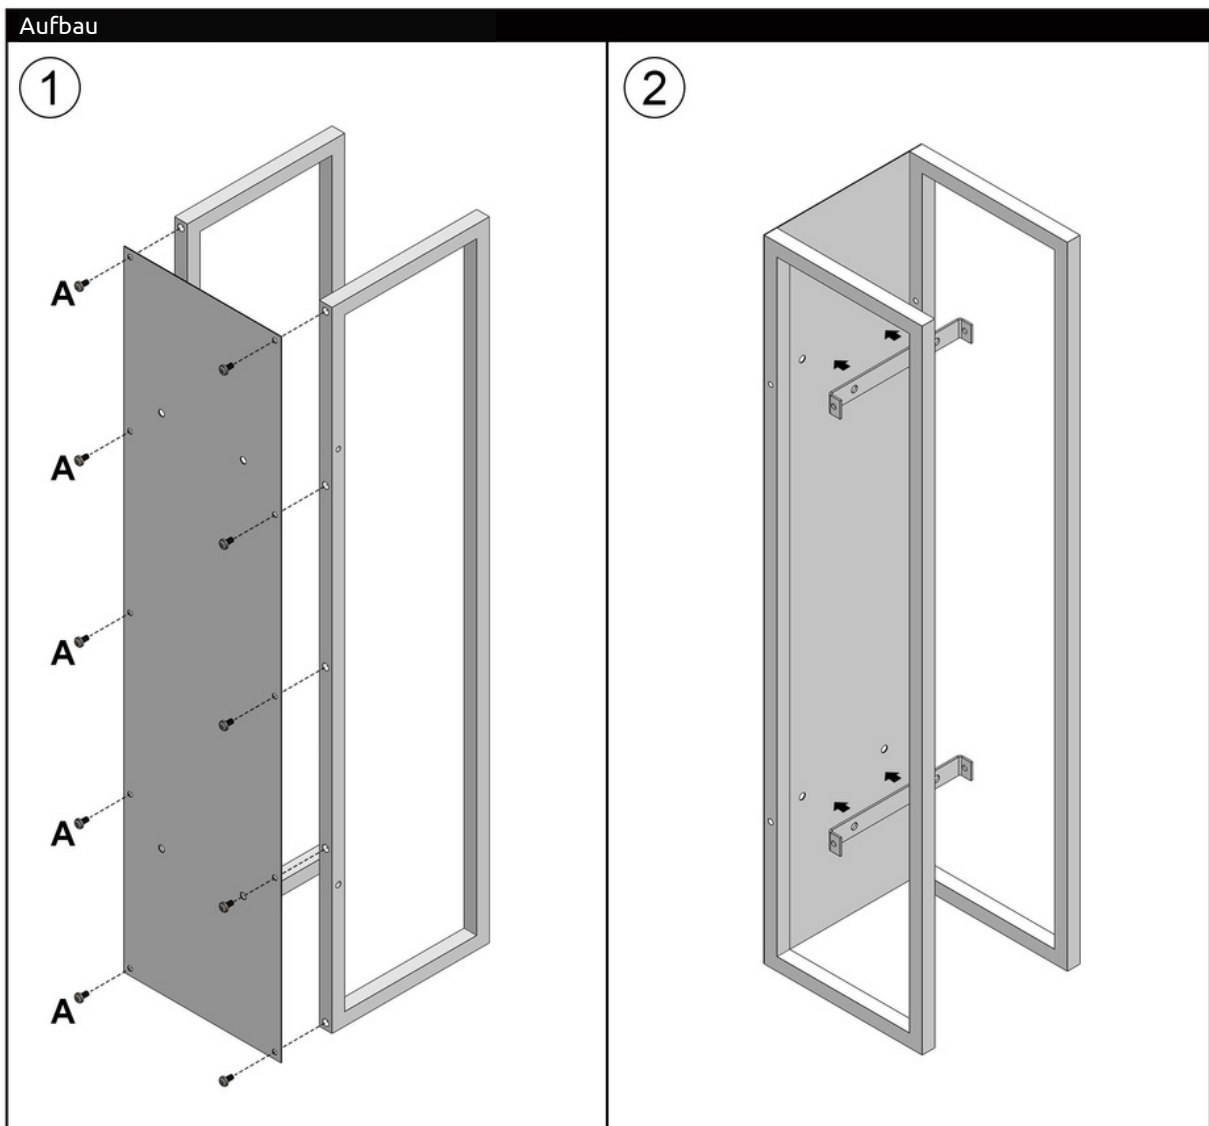

Montageanleitung

Kaminholzregal 100x25x25cm H4H381

Zubehörliste			
A  M6×12mm 10 Stk	B  M6×35mm 4 Stk		
C  M6×75mm 4 Stk	D  1 Stk		E  1 Stk

Montageanleitung

Kaminholzregal 100x25x25cm H4H381

Assembly Instruction

Firewood Rack 100x25x25cm H4H381

Accessories list			
A  M6x12mm 10pcs	B  M6x35mm 4pcs		
C  M6x75mm 4pcs	D  1pcs	E  1pcs	

Assembly Instruction

Firewood Rack 100x25x25cm H4H381