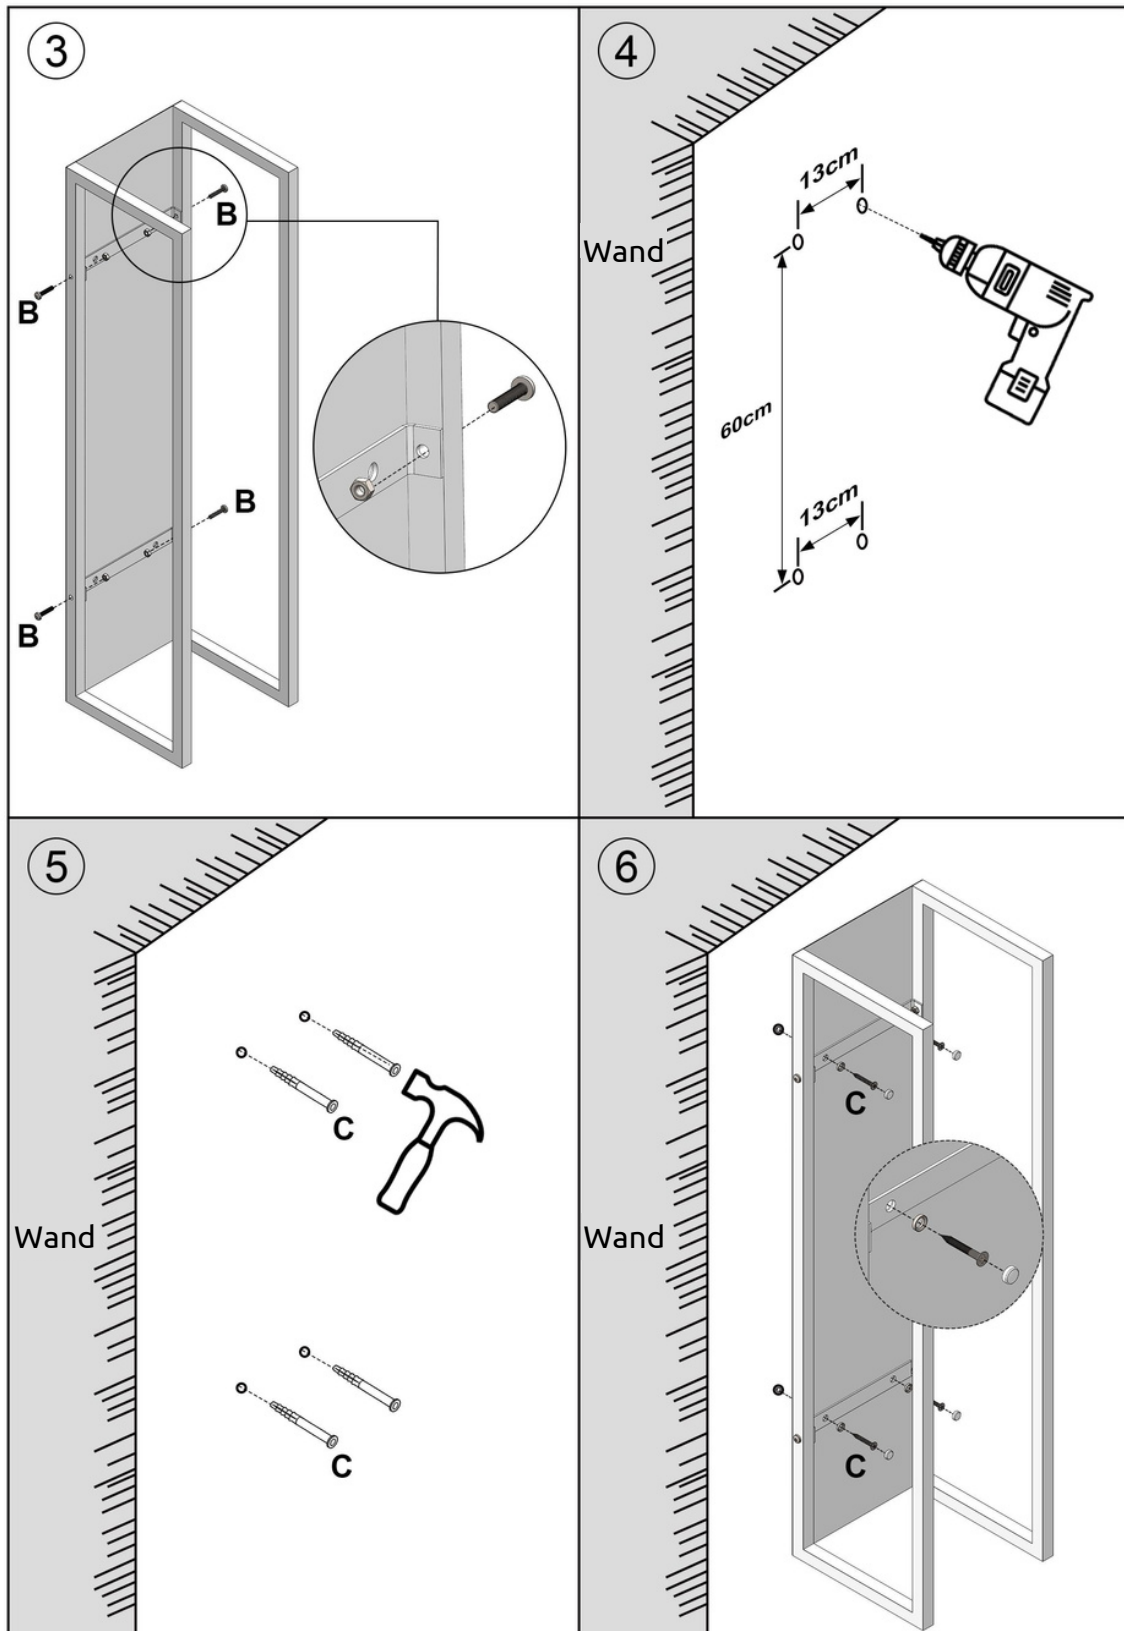

Montageanleitung

Kaminholzregal 100x25x25cm H4H381

Zubehörliste			
A  M6×12mm 10 Stk	B  M6×35mm 4 Stk		
C  M6×75mm 4 Stk	D  1 Stk		E  1 Stk

Montageanleitung

Kaminholzregal 100x25x25cm H4H381

Assembly Instruction

Firewood Rack 100x25x25cm H4H381

Accessories list			
A  M6x12mm 10pcs	B  M6x35mm 4pcs		
C  M6x75mm 4pcs	D  1pcs	E  1pcs	

Assembly Instruction

Firewood Rack 100x25x25cm H4H381