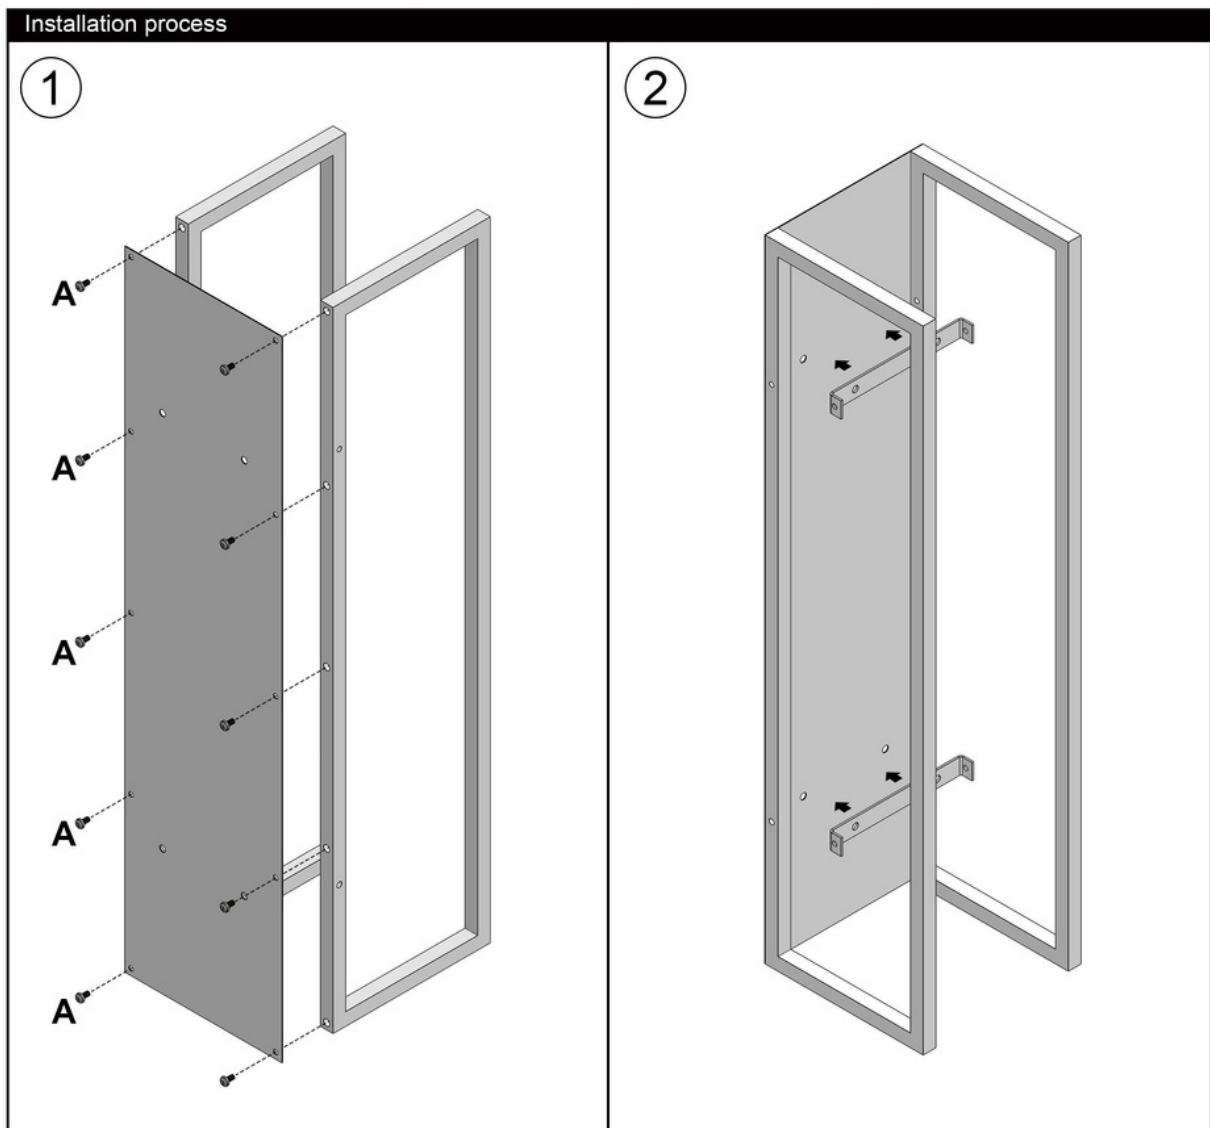

Montageanleitung

Kaminholzregal 100x25x25cm H4H381

Zubehörliste			
A  M6×12mm 10 Stk	B  M6×35mm 4 Stk		
C  M6×75mm 4 Stk	D  1 Stk		E  1 Stk

Montageanleitung

Kaminholzregal 100x25x25cm H4H381

Assembly Instruction

Firewood Rack 100x25x25cm H4H381

Accessories list			
A  M6x12mm 10pcs	B  M6x35mm 4pcs		
C  M6x75mm 4pcs	D  1pcs	E  1pcs	

Assembly Instruction

Firewood Rack 100x25x25cm H4H381