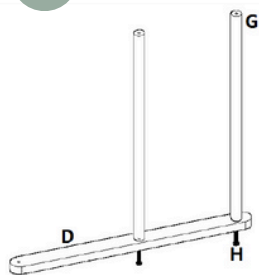

# Assembly Instruction

Folding wooden reclining chair creme H4H288

A*2 	B*1 	C*1 
D*2 	E*2 	F*2 
G*2 	H*16 	I*1 

1

2

3

4